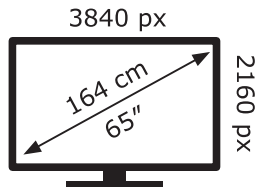

ENERG

LG Electronics

65NANO806PA

91 kWh/1000h

ABCDEF**G**

163 kWh/1000h

2019/2013